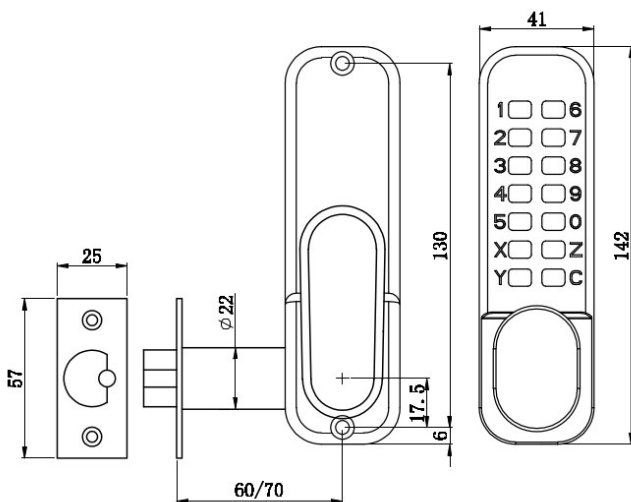

### Technical Information

- Mechanical Push Button Digital Lock
- Generation 1 Code Change
- 60/70mm Latch
- 8000+ Code Combinations
- Optional Holdback Function
- Supplied With Spare Fixings
- Non Handed