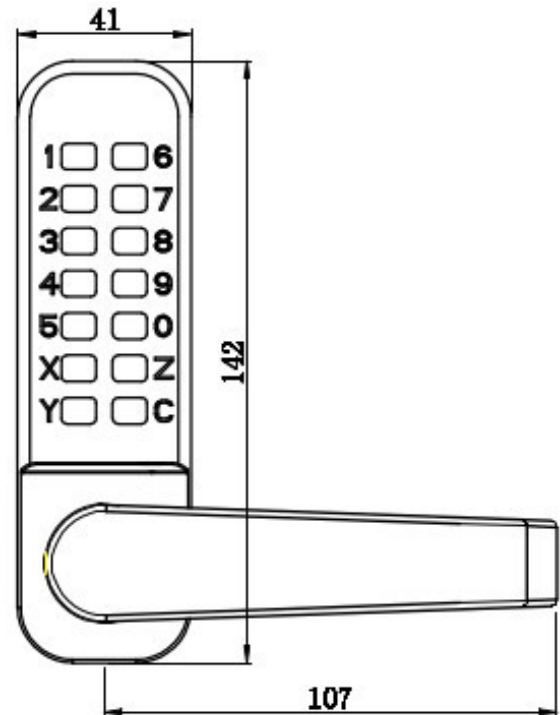

Eclipse ED40 Digital Lock Lever Clutch Handle

Technical Information

- Mechanical Push Button Digital Lock
- Generation 1 Code Change
- 60mm Latch
- 8000+ Code Combinations
- Lever Handle Function
- Anti Snap Clutch Feature
- Supplied With Spare Fixings
- Non Handed

Ref	H/Back	Colour	Finish
70260	Yes	Satin Chrome	SCP