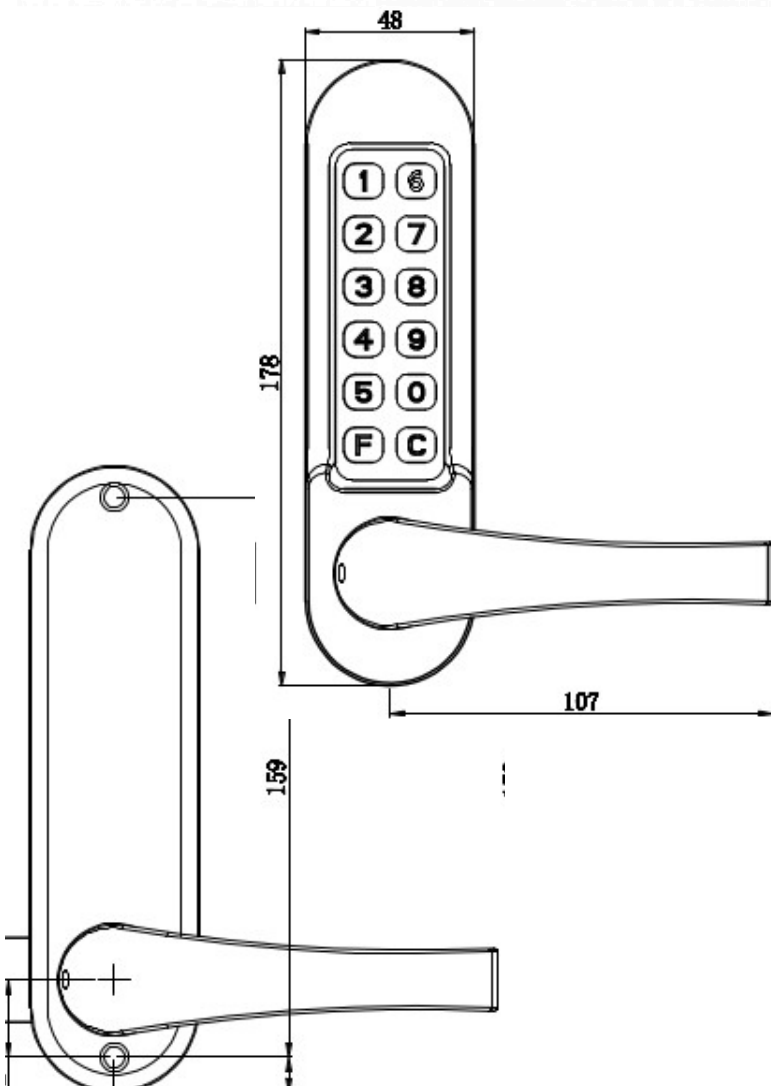

Eclipse ED50 Heavy Duty Digital Lock

Technical Information

- Mechanical Push Button Digital Lock
- Generation 1 Code Change
- 60/70mm Latch
- 8mm Follower
- Suitable for doors up to 54mm
- 1500+ Code Combinations
- Supplied With Spare Fixings
- Heavy Duty Lever Clutch
- Non Handed
- Anti Snap Function