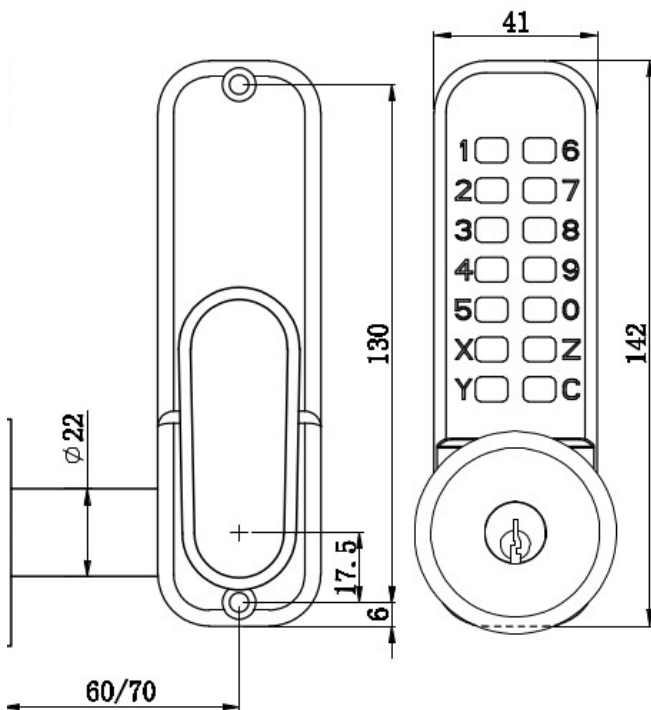

## Eclipse ED20 Key Override Digital Lock

### Technical Information

- Mechanical Push Button Digital Lock
- Generation 1 Code Change
- 60/70mm Latch
- 8000+ Code Combinations
- Optional Holdback Function
- Supplied With Spare Fixings
- Non Handed
- Supplied With Key Override Function
- Supplied With 2 keys

Ref	H/Back		Finish
70263	Yes	Satin Chrome	SCP