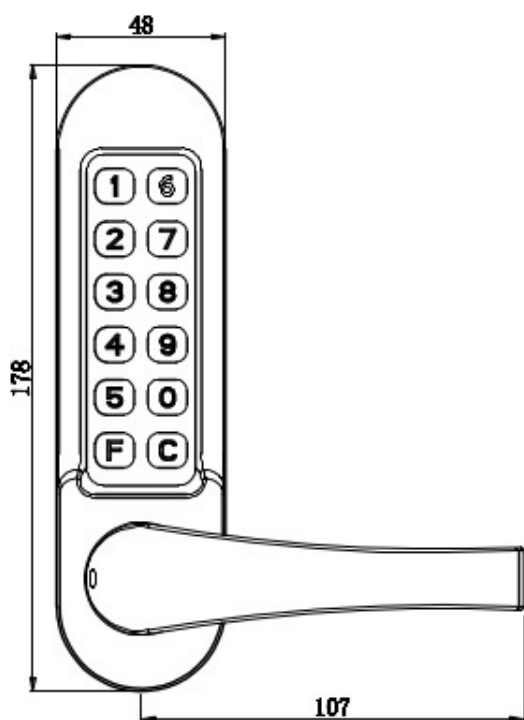

Eclipse ED50 - Panic Heavy Duty Digital Lock

Technical Information

- Mechanical Push Button Digital Lock
- To work in conjunction with panic hardware
- 60/70mm Latch
- Sprung spindle
- Suitable for doors up to 54mm
- 1500+ Code Combinations
- Supplied With Spare Fixings
- Heavy Duty Lever Clutch
- Non Handed
- Anti Snap Function