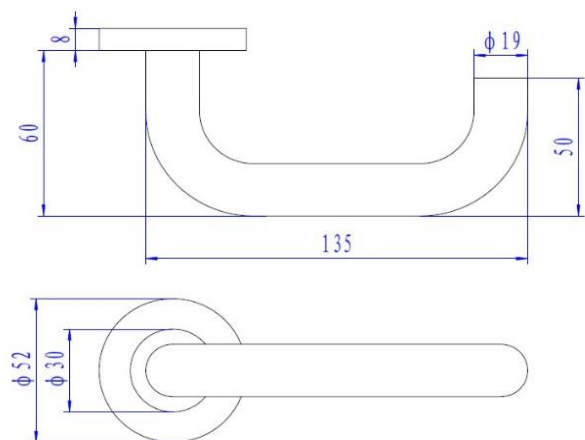

PRODUCT DATA SHEET

Stainless Steel Safety Lever On Rose

Application

Eclipse Stainless Steel Safety Lever on concealed fix rose is a market leading high performance hinge suitable for both residential and commercial projects. Supplied with bolt thru fixings and a split spindle they are designed for use on doors ranging from 33-55mm.

Features & Benefits

- > 52x8mm Concealed Fix Rose
- > 19mm or 22mm Diameter tubular handle
- > BSEN 1634 Fire Tested 30 & 60 Minute
- > Sprung Handle
- > Suitable for 33-55mm doors
- > Frisco 201 stainless steel material
- > Eclipse Branded for traceability
- > Maintenance guides provided in every pack
- > Ideal product for Residential and Commercial projects
- > Supplied with M4 Bolt thru fixings & 20mm timber screws

Product Reference, Size & Finish

34406	52x8mm	19mm	1 Set	SSS
34407	52x8mm	19mm	1 Set	PSS
34524	52x8mm	22mm	1 Set	SSS
34525	52x8mm	22mm	1 Set	PSS

Frisco U.K. Sales Limited
Unit 14 Pindar Road
Essex Road Hoddesdon
Herts EN11 0DE