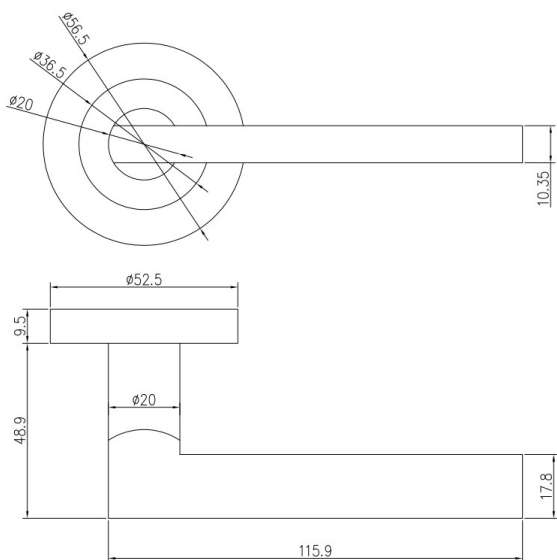

Auriga Lever On Rose

Auriga Lever on rose is a modern design lever concealed fix sprung rose. Part of the Eclipse Freestyle lever on rose range. Designed for use on residential domestic projects, suitable for architectural specification and DIY merchant markets.

- Sprung Handle
- 52mm Rose
- Concealed Fixing
- Screw On Rose
- 8mm Spindle & Bolt Thru Fixings
- Suitable for doors 33-44mm thick

Ref	Profile	Design	Finish
62117	Rose	Auriga	PCP
62118	Rose	Auriga	SCP
62119	Rose	Auriga	BLK
62120	Rose	Auriga	SNP
62121	Rose	Auriga	ABP