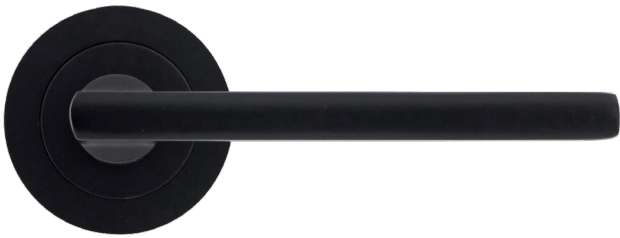

Auriga Lever On Rose

Auriga Lever on rose is a modern design lever concealed fix sprung rose. Part of the Eclipse Freestyle lever on rose range. Designed for use on residential domestic projects, suitable for architectural specification and DIY merchant markets.

- Sprung Handle
- 52mm Rose
- Concealed Fixing
- Screw On Rose
- 8mm Spindle & Bolt Thru Fixings
- Suitable for doors 33-44mm thick

Ref	Profile	Design	Finish
62117	Rose	Auriga	PCP
62118	Rose	Auriga	SCP
62119	Rose	Auriga	BLK
62120	Rose	Auriga	SNP
62121	Rose	Auriga	ABP