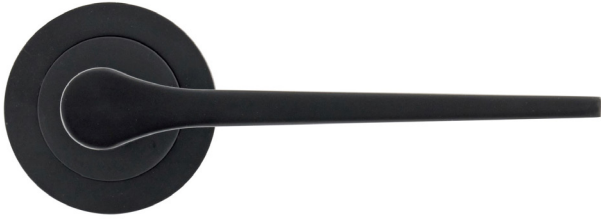

Monte Lever On Rose

Monte Lever on rose is a modern design lever concealed fix sprung rose. Part of the Eclipse Freestyle lever on rose range. Designed for use on residential domestic projects, suitable for architectural specification and DIY merchant markets.

- Sprung Handle
- 52mm Rose
- Concealed Fixing
- Screw On Rose
- 8mm Spindle & Bolt Thru Fixings
- Suitable for doors 33-44mm thick

Ref	Profile	Design	Finish
62130	Rose	Monte	PCP
62136	Rose	Monte	SCP
62131	Rose	Monte	BLK
62132	Rose	Monte	SNP
62135	Rose	Monte	ABP
62133	Rose	Monte	SBP