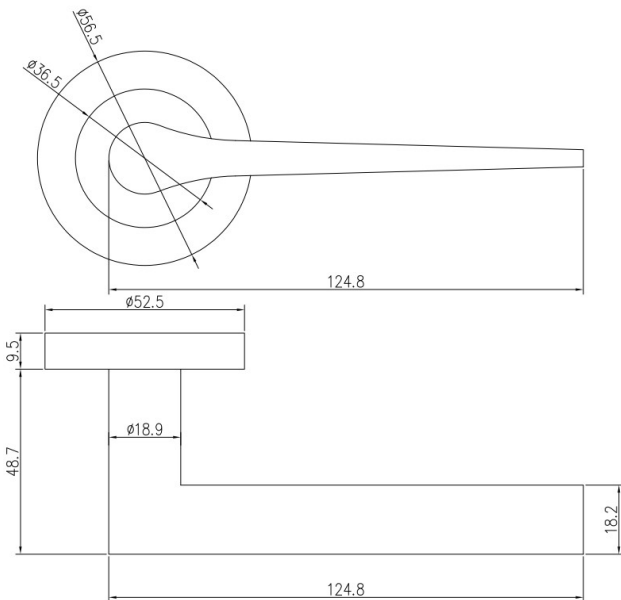

Monte Lever On Rose

Monte Lever on rose is a modern design lever concealed fix sprung rose. Part of the Eclipse Freestyle lever on rose range. Designed for use on residential domestic projects, suitable for architectural specification and DIY merchant markets.

- Sprung Handle
- 52mm Rose
- Concealed Fixing
- Screw On Rose
- 8mm Spindle & Bolt Thru Fixings
- Suitable for doors 33-44mm thick

Ref	Profile	Design	Finish
62130	Rose	Monte	PCP
62136	Rose	Monte	SCP
62131	Rose	Monte	BLK
62132	Rose	Monte	SNP
62135	Rose	Monte	ABP
62133	Rose	Monte	SBP