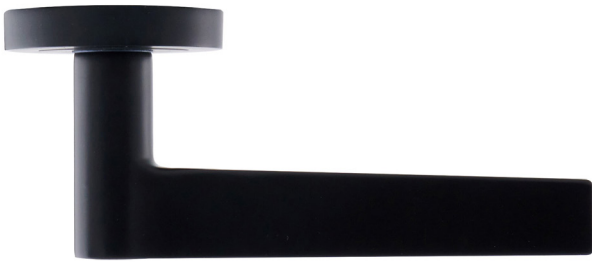

Monte Lever On Rose

Monte Lever on rose is a modern design lever concealed fix sprung rose. Part of the Eclipse Freestyle lever on rose range. Designed for use on residential domestic projects, suitable for architectural specification and DIY merchant markets.

- Sprung Handle
- 52mm Rose
- Concealed Fixing
- Screw On Rose
- 8mm Spindle & Bolt Thru Fixings
- Suitable for doors 33-44mm thick

Ref	Profile	Design	Finish
62130	Rose	Monte	PCP
62136	Rose	Monte	SCP
62131	Rose	Monte	BLK
62132	Rose	Monte	SNP
62135	Rose	Monte	ABP
62133	Rose	Monte	SBP