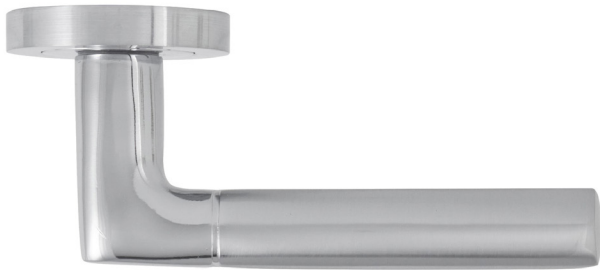

## Monza Lever On Rose

Tifosi Lever on rose is a modern design lever concealed fix sprung rose. Part of the Eclipse Freestyle lever on rose range. Designed for use on residential domestic projects, suitable for architectural specification and DIY merchant markets.

- Sprung Handle
- 52mm Rose
- Concealed Fixing
- Screw On Rose
- 8mm Spindle & Bolt Thru Fixings
- Suitable for doors 33-44mm thick

Ref	Profile	Design	Finish
62115	Rose	Tifosi Dual	CP/SC
62114	Rose	Tifosi	BLK