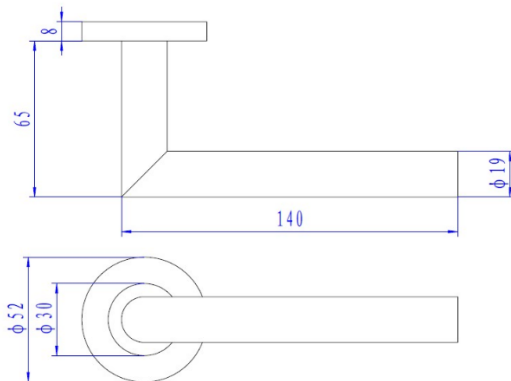

Mitred Lever On Rose

Eclipse Precision Mitred lever on rose is a stainless steel architectural lever on a concealed fix push on rose. Designed for use on both residential & commercial projects that require a build quality, performance, ease of fitting and a lasting finish.

- 201 grade stainless steel
- BSEN 1634, 60 Minute fire rated
- 100,000 cycle performance tested
- supplied with 8mm split spindle
- supplied with 7x1" timber wood screws
- Push on rose concealed fixing
- Brass insert
- Supplied with bolt thru fixings
- Suitable for doors 33-44mm thick
- Rose size 52x8mm
- Projection off door 73mm
- 19mm Diameter tube lever section
- Handle length 140mm