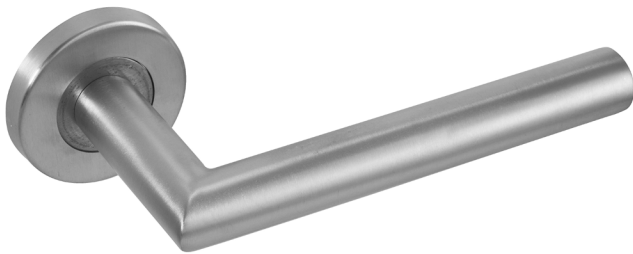

Mitred Lever On Rose

Eclipse Precision Mitred lever on rose is a stainless steel architectural lever on a concealed fix push on rose. Designed for use on both residential & commercial projects that require a build quality, performance, ease of fitting and a lasting finish.

- 201 grade stainless steel
- BSEN 1634, 60 Minute fire rated
- 100,000 cycle performance tested
- supplied with 8mm split spindle
- supplied with 7x1" timber wood screws
- Push on rose concealed fixing
- Brass insert
- Supplied with bolt thru fixings
- Suitable for doors 33-44mm thick
- Rose size 52x8mm
- Projection off door 73mm
- 19mm Diameter tube lever section
- Handle length 140mm

Ref	Profile	Qty	Finish
34408	Lever on rose	1 set	SSS
34409	Lever on rose	1 set	PSS
34902	Lever on rose	1 set	BLK
34906	Lever on rose	1 set	MAB