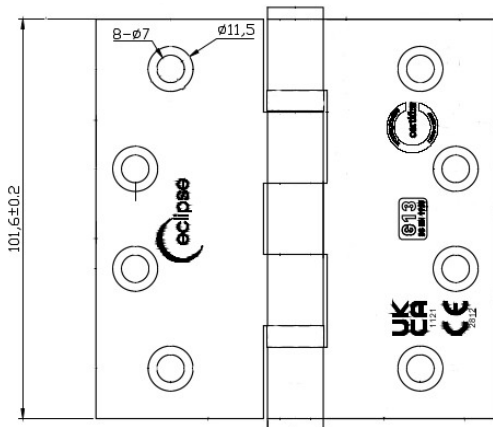

102x102mm G13 Stainless BB Hinge

- Stainless Steel Material (SS 201)
- 102x102x3mm
- BS EN1935 Performance Tested G13
- Grade 13 - 120 Kg Total Door Mass
- BS EN1634 Fire Tested
- FD30, 60, 90 & 120 Minute Timber
- FD240 Minute Steel
- CE, UKCA & Certifire Approved
- Eclipse Brand
- 100% Inspection Checked Eclipse Quality
- Ball Bearing Construction

Ref	Profile	Design	Finish
14841	102x102x3mm	2 Pack	SSS
14875	102x102x3mm	2 Pack	PSS
14841EBP	102x102x3mm	2 Pack	PBP
14841SBP	102x102x3mm	2 Pack	SBP
14841DBZ	102x102x3mm	2 Pack	DBZ
14841MAB	102x102x3mm	2 Pack	MAB
14841BLK	102x102x3mm	2 Pack	BLK