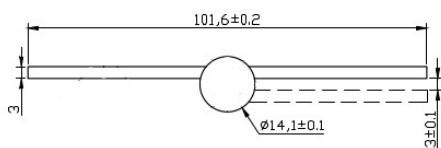

102x102mm G13 Stainless BB Hinge

- Stainless Steel Material (SS 201)
- 102x102x3mm
- BS EN1935 Performance Tested G13
- Grade 13 - 120 Kg Total Door Mass
- BS EN1634 Fire Tested
- FD30, 60, 90 & 120 Minute Timber
- FD240 Minute Steel
- CE, UKCA & Certifire Approved
- Eclipse Brand
- 100% Inspection Checked Eclipse Quality
- Ball Bearing Construction

Ref	Profile	Design	Finish
14841	102x102x3mm	2 Pack	SSS
14875	102x102x3mm	2 Pack	PSS
14841EBP	102x102x3mm	2 Pack	PBP
14841SBP	102x102x3mm	2 Pack	SBP
14841DBZ	102x102x3mm	2 Pack	DBZ
14841MAB	102x102x3mm	2 Pack	MAB
14841BLK	102x102x3mm	2 Pack	BLK