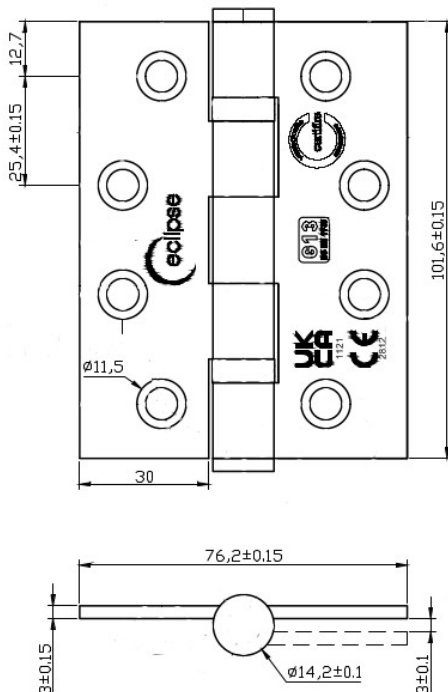

102x76mm G13 Stainless BB Hinge

- Stainless Steel Material (SS 201)
- All Stainless Steel Components
- BS EN1935 Performance Tested G13
- Grade 13 - 120 Kg Total Door Mass
- BS EN1634 Fire Tested
- FD30, 60, 90 & 120 Minute Timber
- FD240 Minute Steel
- CE, UKCA & Certifire Approved
- Eclipse Brand
- 100% Inspection Checked Eclipse Quality
- Ball Bearing Construction

Ref	Profile	Design	Finish
14854	102x76x3mm	2 Pack	SSS
14853	102x76x3mm	2 Pack	PSS
14882	102x76x3mm	2 Pack	PBP
14854SBP	102x76x3mm	2 Pack	SBP
14854DBZ	102x76x3mm	2 Pack	DBZ
14854MAB	102x76x3mm	2 Pack	MAB
14920	102x76x3mm	2 Pack	BLK