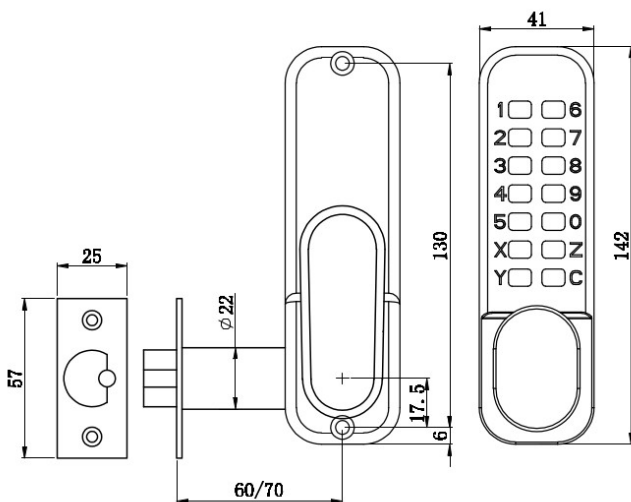

Eclipse ED20 Easy Code Change Digital Lock

Technical Information

- Mechanical Push Button Digital Lock
- Eclipse Easy Code Change
- 60/70mm Latch
- 8000+ Code Combinations
- Optional Holdback Function
- Supplied With Spare Fixings
- Non Handed