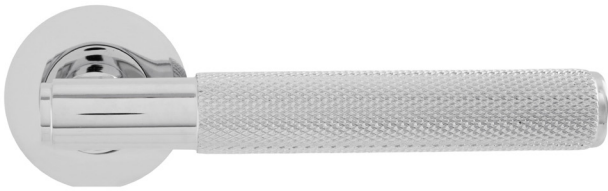

Knurled Lever On Rose

Knurled Lever on rose is a modern design lever on a concealed fix sprung rose. Part of the Eclipse Insignia lever on rose range. Insignia is focused on quality and style encompassing modern finishes. Designed for use on residential domestic projects, suitable for architectural specification and DIY merchant markets.

- Sprung Handle
- 52mm Rose
- Concealed Fixing
- Screw On Rose
- 8mm Spindle & Bolt Thru Fixings
- Suitable for doors 33-44mm thick

Ref	Profile	Design	Finish
63230	Rose	Knurled	PCP
63231	Rose	Knurled	BLK
63232	Rose	Knurled	SNP
63233	Rose	Knurled	SBP
63235	Rose	Knurled	ABP