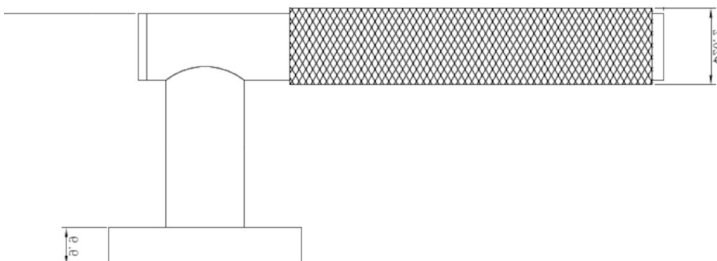

Knurled Lever On Rose

Knurled Lever on rose is a modern design lever on a concealed fix sprung rose. Part of the Eclipse Insignia lever on rose range. Insignia is focused on quality and style encompassing modern finishes. Designed for use on residential domestic projects, suitable for architectural specification and DIY merchant markets.

- Sprung Handle
- 52mm Rose
- Concealed Fixing
- Screw On Rose
- 8mm Spindle & Bolt Thru Fixings
- Suitable for doors 33-44mm thick

Ref	Profile	Design	Finish
63230	Rose	Knurled	PCP
63231	Rose	Knurled	BLK
63232	Rose	Knurled	SNP
63233	Rose	Knurled	SBP
63235	Rose	Knurled	ABP