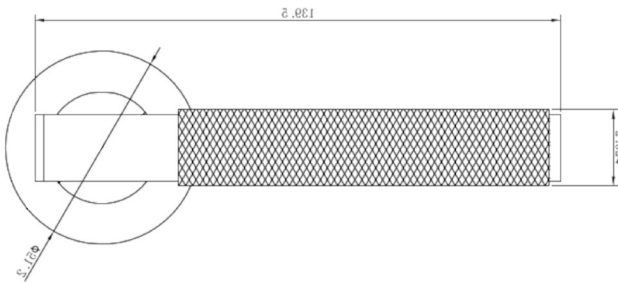

Knurled Lever On Rose

Knurled Lever on rose is a modern design lever on a concealed fix sprung rose. Part of the Eclipse Insignia lever on rose range. Insignia is focused on quality and style encompassing modern finishes. Designed for use on residential domestic projects, suitable for architectural specification and DIY merchant markets.

- Sprung Handle
- 52mm Rose
- Concealed Fixing
- Screw On Rose
- 8mm Spindle & Bolt Thru Fixings
- Suitable for doors 33-44mm thick

Ref	Profile	Design	Finish
63230	Rose	Knurled	PCP
63231	Rose	Knurled	BLK
63232	Rose	Knurled	SNP
63233	Rose	Knurled	SBP
63235	Rose	Knurled	ABP