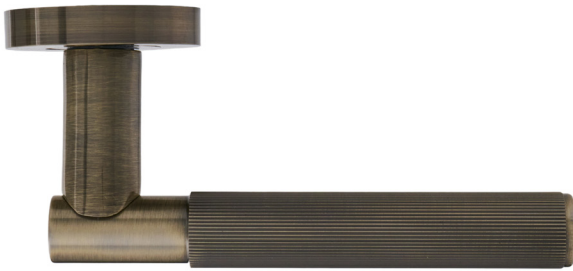

Linear Lever On Rose

Linear Lever on rose is a modern design lever on a concealed fix sprung rose. Part of the Eclipse Insignia lever on rose range. Insignia is focused on quality and style encompassing modern finishes. Designed for use on residential domestic projects, suitable for architectural specification and DIY merchant markets.

- Sprung Handle
- 52mm Rose
- Concealed Fixing
- Screw On Rose
- 8mm Spindle & Bolt Thru Fixings
- Suitable for doors 33-44mm thick

Ref	Profile	Design	Finish
63240	Rose	Linear	PCP
63241	Rose	Linear	BLK
63242	Rose	Linear	SNP
63243	Rose	Linear	SBP
63245	Rose	Linear	ABP