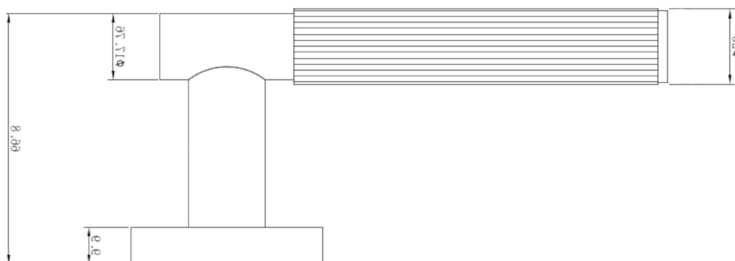

Linear Lever On Rose

Linear Lever on rose is a modern design lever on a concealed fix sprung rose. Part of the Eclipse Insignia lever on rose range. Insignia is focused on quality and style encompassing modern finishes. Designed for use on residential domestic projects, suitable for architectural specification and DIY merchant markets.

- Sprung Handle
- 52mm Rose
- Concealed Fixing
- Screw On Rose
- 8mm Spindle & Bolt Thru Fixings
- Suitable for doors 33-44mm thick

Ref	Profile	Design	Finish
63240	Rose	Linear	PCP
63241	Rose	Linear	BLK
63242	Rose	Linear	SNP
63243	Rose	Linear	SBP
63245	Rose	Linear	ABP