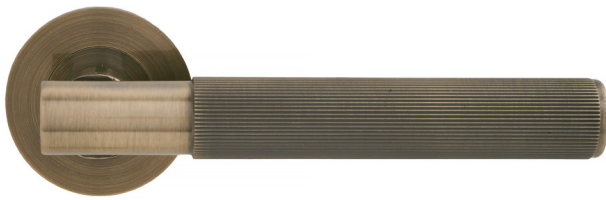

Linear Lever On Rose

Linear Lever on rose is a modern design lever on a concealed fix sprung rose. Part of the Eclipse Insignia lever on rose range. Insignia is focused on quality and style encompassing modern finishes. Designed for use on residential domestic projects, suitable for architectural specification and DIY merchant markets.

- Sprung Handle
- 52mm Rose
- Concealed Fixing
- Screw On Rose
- 8mm Spindle & Bolt Thru Fixings
- Suitable for doors 33-44mm thick

Ref	Profile	Design	Finish
63240	Rose	Linear	PCP
63241	Rose	Linear	BLK
63242	Rose	Linear	SNP
63243	Rose	Linear	SBP
63245	Rose	Linear	ABP