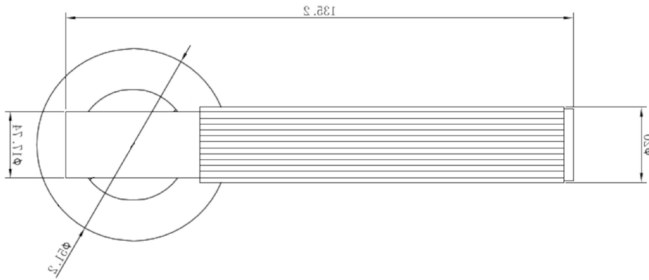

Linear Lever On Rose

Linear Lever on rose is a modern design lever on a concealed fix sprung rose. Part of the Eclipse Insignia lever on rose range. Insignia is focused on quality and style encompassing modern finishes. Designed for use on residential domestic projects, suitable for architectural specification and DIY merchant markets.

- Sprung Handle
- 52mm Rose
- Concealed Fixing
- Screw On Rose
- 8mm Spindle & Bolt Thru Fixings
- Suitable for doors 33-44mm thick

Ref	Profile	Design	Finish
63240	Rose	Linear	PCP
63241	Rose	Linear	BLK
63242	Rose	Linear	SNP
63243	Rose	Linear	SBP
63245	Rose	Linear	ABP